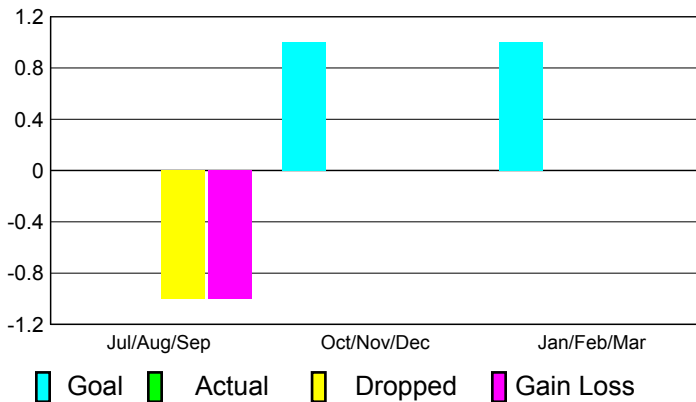

## CLUBS

**Club Results  
2010-2011**

**Clubs  
2009-2010**

Month	New Club Goal	Actual New Clubs	Actual Dropped Clubs	Gain/Loss of Clubs	Gain/Loss of Clubs
Jul/Aug/Sep	0	0	-1	-1	0
Oct/Nov/Dec	1	0	0	0	0
Jan/Feb/Mar	1	0	0	0	0
<b>Totals</b>	<b>2</b>	<b>0</b>	<b>-1</b>	<b>-1</b>	<b>0</b>

### Club Results 2010-2011

Goal, New, Dropped, Gain/Loss

### Comparison of Club Gain/Loss

Current Year Compared to the Previous Year