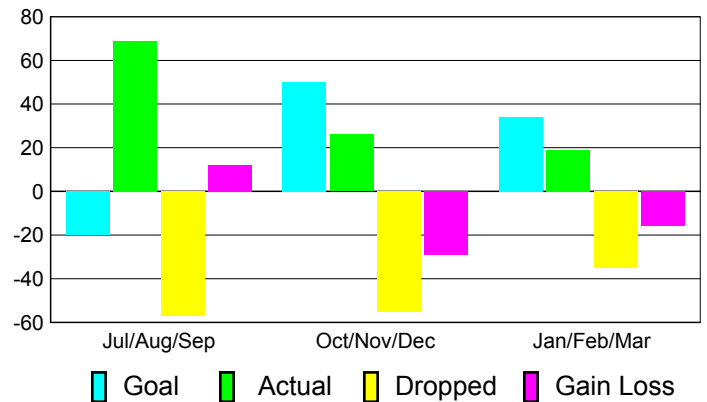

### YTD Status Quo Clubs 2010-2011

Status Quo Clubs Compared to Status Quo Members

## MEMBERSHIP

**Membership Results  
2010-2011**

**Membership  
2009-2010**

Month	Net Memb Goal	Actual New Memb	Actual Dropped Memb	Gain/Loss of Memb	Gain/Loss of Memb
Jul/Aug/Sep	-20	69	-57	12	17
Oct/Nov/Dec	50	26	-55	-29	5
Jan/Feb/Mar	34	19	-35	-16	-6
<b>Totals</b>	<b>64</b>	<b>114</b>	<b>-147</b>	<b>-33</b>	<b>16</b>

### Membership Results 2010-2011

Goal, New, Dropped, Gain/Loss

### Comparison of Membership Gain/Loss

Current Year Compared to the Previous Year