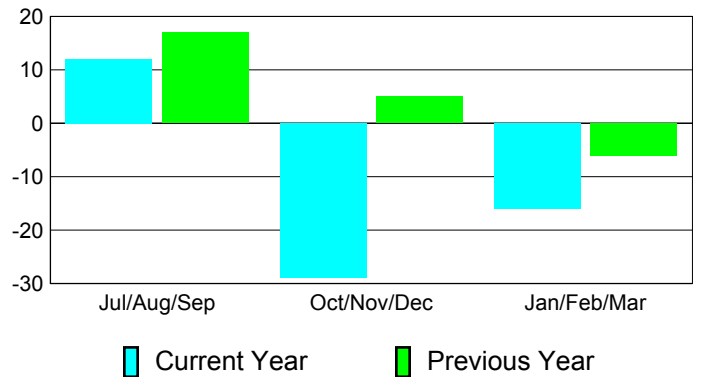

Gender Comparison 2010-2011

Jul/Aug/Sep

Oct/Nov/Dec

Jan/Feb/Mar

Male

Female